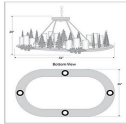

Wisley Chandelier Oval - Cedar Tree Chandelier Lake Cabin Style

Product No.: A41343

Price: \$1,822.00

Glass Choices:

Finish Choices:

DESCRIPTION

The Wisley Oval Chandelier - Cedar features a one-inch thick round band holding 12 candelabra bulbs with eight, 5 inch tall cylinder glass and four, 6 inch tall pieces for covering them. Choice of glass between frost clear or tea stain. Optionally for underneath, there are four type G4 20W halogen bulbs on a separate switch for lighting the area under the light. Steel cedar trees are attached on top of the band in between each of the bulb sets, with cedar bough attached in front of the bulb sets. This chandelier is ideal for anyone looking to add stylish rustic contemporary ceiling lighting to their log home, cabin or northwood lodge-themed room. A matching ceiling canopy, 3 ft of chain and 10 extra feet of wire are also included.

Pictured in Finish #03-Cedar Green-Rust Patina base with Frosted Glass Bowl.

Note: This fixture will accept a screw-in type LED bulb of equivalent wattage output.

SPECIFICATIONS

DIMENSIONS (in.)	20h x 26w x 42l
LAMPING	Takes 12 - Type C (candelabra style) bulb - 60W max. plus 4 Optional Downlights - Type G4 (bi-pin low voltage halogen) bulbs - 20W max.
WEIGHT (lbs.)	35
BACKPLATE SIZE (in.)	5 x 7
UL LISTING	Damp+Dry Locations
ADD'L RATINGS	None
INSTALLATION INSTRUCTIONS	OPEN INSTALLATION I