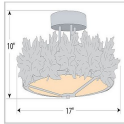

Woodcrest Semi-Flush - Maple Leaf Semi-Flush Light Country Style

Product No.: A48305

Price: \$478.00

Bowl Bottom Material Choice:

Finish Choices:

DESCRIPTION

The Woodcrest Semi-flush - Maple light is 17 inches in diameter, 10 inches tall and features our exclusive maple leaf art around the circumference of a steel band. For the bottom, there is a choice between frosted glass or mica with a choice of color between Almond or Amber. For an unique addition to your rustic ceiling light, order one of the decorative Bottom Kits: a three-tree, 3D Spruce Cone or a 3D Pine Cone, any which can be ordered in the same or different color as the fixture. This item is ideal for anyone looking for a rustic semi-flush light to add rustic, lodge character to their log home, cabin or northwood lodge-themed room.

Pictured in Finish #02-Rust Patina with Amber Mica Shade.

Note: This fixture will accept a screw-in type LED bulb of equivalent wattage output.

SPECIFICATIONS

DIMENSIONS (in.)	10h x 17w
LAMPING	Takes 3 - Type A19 (standard household style) bulbs - 60W max. per bulb (mica) or 100W max. per bulb (glass)
WEIGHT (lbs.)	15
BACKPLATE SIZE (in.)	5 ROUND
UL LISTING	Damp+Dry Locations
ADD'L RATINGS	None
INSTALLATION INSTRUCTIONS	OPEN INSTALLATION I