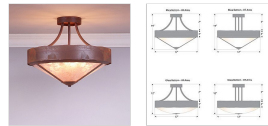

### Semi-Flush Light Rustic Style

**Product No.: A49101**

**Price: \$440.00**

**Bowl Bottom Material Choice:**

**Finish Choices:**

### DESCRIPTION

The Ridgemont Semi-Flush Large Short - Rustic Plain is 17 inches in diameter and 13 to 15 inches tall and features plain rustic steel band. This rustic semi-flush fixture comes with a choice of bottom diffuser material: Almond Mica, Amber Mica or Ivory Paper. For an unique addition to your rustic ceiling light, order one of the decorative Bottom Kits: a three-tree, 3D Spruce Cone or a 3D Pine Cone, any which can be ordered in the same or different color as the fixture. This light, which is ideal for both high and low ceilings, will add a warm, rustic atmosphere to any room in your log home, cabin or northwood lodge-themed room.

Pictured in Finish #02-Rust Patina with Almond Mica Shade.

Note: This fixture will accept a screw-in type LED bulb of equivalent wattage output.