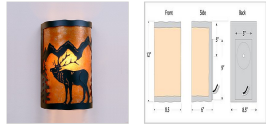

Cascade Exterior Sconce - Mountain Elk Outdoor Wall Light Country Style

Product No.: M51833

Price: \$286.00

Shade Choices:

Finish Choices:

DESCRIPTION

The Cascade Exterior Sconce - Elk features twin lightbulbs, one pointing down and one pointing up, and surrounded by a 10 inch tall frosted glass cylinder behind the mica and a 5 x 9 inch backplate, which can be mounted directly to an exterior wall or attached to a square wooden block. This fixture is offered with a shade diffuser choice of either Almond or Amber mica. UL approved for wet locations. Hardwire only. This is the exterior version of our very popular Cascade Sconce series M133 and is ideal for bringing rustic lighting to the exterior of any log home or cabin. Pictured in Finish #97-Black Iron with Amber Mica Shade.

Note: This fixture will accept a screw-in type LED bulb of equivalent wattage output.

SPECIFICATIONS

DIMENSIONS (in.)	12h x 8.5w x 6e x 5tm
LAMPING	Takes 2 - Type B11 (torpedo style) bulb - 60W max.
WEIGHT (lbs.)	6
BACKPLATE SIZE (in.)	5 x 7
UL LISTING	Wet+Damp+Dry Locations
ADD'L RATINGS	None
INSTALLATION INSTRUCTIONS	OPEN INSTALLATION INSTRUCTIONS PDF F