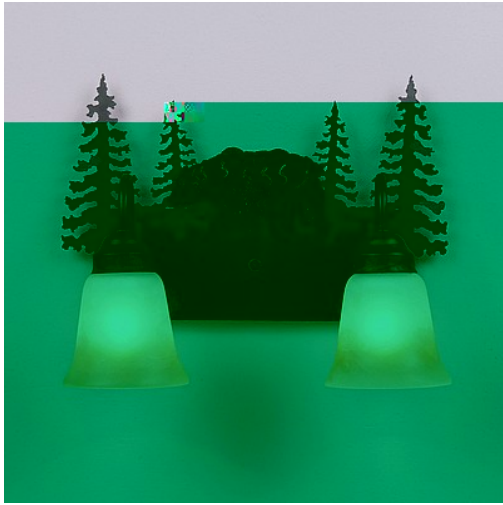

Wasatch Double Bath Vanity Light - Bear Bath 2 Light Lake Cabin Style

Product No.: H32226

Price: \$306.00

Glass Choices:

Finish Choices:

DESCRIPTION

Affordable and practical bathroom lights make the Wasatch Bathroom Vanity lights one of our best selling series. Offered with a choice of eight different styles and colors of glass globes, this fixture gives abundant light and rustic character to any bathroom. This item is the Wasatch Double - Bear and is Pictured in Finish #03 - Cedar Green trees and Rust Patina base.

Pictured in Finish #03-Cedar Green-Rust Patina base with Two-Toned Amber Cream Bell Glass.

Note: This fixture will accept a screw-in type LED bulb of equivalent wattage output.

SPECIFICATIONS

DIMENSIONS (in.)	13h x 16w x 8e x 8tm
LAMPING	Takes 2 - Type A19 (standard household style) bulbs - 100W max. per bulb
WEIGHT (lbs.)	8
BACKPLATE SIZE (in.)	5 x 13
UL LISTING	Damp+Dry Locations
ADD'L RATINGS	None