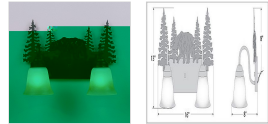

Wasatch Double Bath Vanity Light - Bear Bath 2 Light Lake Cabin Style

Product No.: H32226

Price: \$306.00

Glass Choices:

Finish Choices:

DESCRIPTION

Affordable and practical bathroom lights make the Wasatch Bathroom Vanity lights one of our best selling series. Offered with a choice of eight different styles and colors of glass globes, this fixture gives abundant light and rustic character to any bathroom. This item is the Wasatch Double - Bear and is Pictured in Finish #03 - Cedar Green trees and Rust Patina base.

Pictured in Finish #03-Cedar Green-Rust Patina base with Two-Toned Amber Cream Bell Glass.

Note: This fixture will accept a screw-in type LED bulb of equivalent wattage output.

SPECIFICATIONS

DIMENSIONS (in.)	13h x 16w x 8e x 8tm
LAMPING	Takes 2 - Type A19 (standard household style) bulbs - 100W max. per bulb
WEIGHT (lbs.)	8
BACKPLATE SIZE (in.)	5 x 13
UL LISTING	Damp+Dry Locations
ADD'L RATINGS	None