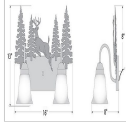

Wasatch Double Bath Vanity Light - Valley Deer Bath 2 Light Mountain Cabin Style

Product No.: H32221

Price: \$290.00

Glass Choices:

Finish Choices:

DESCRIPTION

Affordable and practical bathroom lights make the Wasatch Bathroom Vanity lights one of our best selling series. Offered with a choice of eight different styles and colors of glass globes, this fixture gives abundant light and rustic character to any bathroom. This item is the Wasatch Double - Valley Deer and is Pictured in Finish #03 - Cedar Green trees and Rust Patina base.

Pictured in Finish #03-Cedar Green-Rust Patina base with Two-Toned Amber Cream Bell Glass.

Note: This fixture will accept a screw-in type LED bulb of equivalent wattage output.

SPECIFICATIONS

DIMENSIONS (in.)	13h x 16w x 8e x 8tm
LAMPING	Takes 2 - Type A19 (standard household style) bulbs - 100W max. per bulb
WEIGHT (lbs.)	8
BACKPLATE SIZE (in.)	5 x 13
UL LISTING	Damp+Dry Locations
ADD'L RATINGS	None
INSTALLATION INSTRUCTIONS	OPEN INSTALLATION INSTRUCTIONS