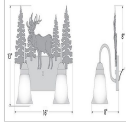

## Wasatch Double Bath Vanity Light - Valley Elk Bath 2 Light River Cabin Style

**Product No.: H32223**

**Price: \$290.00**

**Glass Choices:**

**Finish Choices:**

### DESCRIPTION

Affordable and practical bathroom lights make the Wasatch Bathroom Vanity lights one of our best selling series. Offered with a choice of eight different styles and colors of glass globes, this fixture gives abundant light and rustic character to any bathroom. This item is the Wasatch Double - Valley Elk and is Pictured in Finish #03 - Cedar Green trees and Rust Patina base.

Pictured in Finish #03-Cedar Green-Rust Patina base with Two-Toned Amber Egg Bell Glass.

Note: This fixture will accept a screw-in type LED bulb of equivalent wattage output.

### SPECIFICATIONS

|                           |  |
|---------------------------|--|
| DIMENSIONS (in.)          | 13h x 16w x 8e x 8tm   |
| LAMPING                   | Takes 2 - Type A19 (standard household style) bulbs - 100W max. per bulb |
| WEIGHT (lbs.)             | 8  |
| BACKPLATE SIZE (in.)      | 5 x 13   |
| UL LISTING                | Damp+Dry Locations   |
| ADD'L RATINGS             | None   |
| INSTALLATION INSTRUCTIONS | <a href="#">OPEN INSTALLATION INSTRUCTIONS</a>                           |