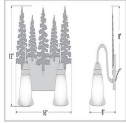

Wasatch Double Bath Vanity Light - Cedar Tree Bath 2 Light Cabin Style

Product No.: H32243

Price: \$290.00

Glass Choices:

Finish Choices:

DESCRIPTION

Affordable and practical bathroom lights make the Wasatch Bathroom Vanity lights one of our best selling series. Offered with a choice of eight different styles and colors of glass globes, this fixture gives abundant light and rustic character to any bathroom. This item is the Wasatch Double - Cedar Tree and is Pictured in Finish #03 - Cedar Green trees and Rust Patina base.

Pictured in Finish #03-Cedar Green-Rust Patina base with Two-Toned Amber Cream Bell Glass.

Note: This fixture will accept a screw-in type LED bulb of equivalent wattage output.

SPECIFICATIONS

DIMENSIONS (in.)	13h x 16w x 8e x 8tm
LAMPING	Takes 2 - Type A19 (standard household style) bulbs - 100W max. per bulb
WEIGHT (lbs.)	8
BACKPLATE SIZE (in.)	5 x 13
UL LISTING	Damp+Dry Locations
ADD'L RATINGS	None
INSTALLATION INSTRUCTIONS	OPEN INSTALLATION INSTRUCTIONS