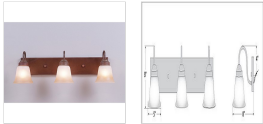

Wasatch Triple Bath Vanity Light - Rustic Plain

Bath 3 Light Lake Cabin Style

Product No.: H32301

Price: \$318.00

Glass Choices:

Finish Choices:

DESCRIPTION

Affordable and practical bathroom lights make the Wasatch Bathroom Vanity lights one of our best selling series. Offered with a choice of eight different styles and colors of glass globes, this fixture gives abundant light and rustic character to any bathroom. This item is the Wasatch Triple - Rustic Plain and is Pictured in Finish #02 - Rust Patina with Opal White glass.

Pictured in Finish #02-Rust Patina with Two-Toned Amber Cream Bell Glass.

Note: This fixture will accept a screw-in type LED bulb of equivalent wattage output.

SPECIFICATIONS

DIMENSIONS (in.)	8h x 25w x 8e x 4tm
LAMPING	Takes 3 - Type A19 (standard household style) bulbs - 100W max. per bulb
WEIGHT (lbs.)	12
BACKPLATE SIZE (in.)	5 x 23
UL LISTING	Damp+Dry Locations
ADD'L RATINGS	None