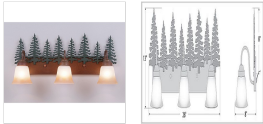

## Wasatch Triple Bath Vanity Light - Cedar Tree Bath 3 Light River Cabin Style

**Product No.: H32343**

**Price: \$364.00**

**Glass Choices:**

**Finish Choices:**

### DESCRIPTION

Affordable and practical bathroom lights make the Wasatch Bathroom Vanity lights one of our best selling series. Offered with a choice of eight different styles and colors of glass globes, this fixture gives abundant light and rustic character to any bathroom. This item is the Wasatch Triple - Cedar and is Pictured in Finish #03 - Cedar Green trees and Rust Patina base.

Pictured in Finish #03-Cedar Green-Rust Patina base with Two-Toned Amber Cream Bell Glass.

Note: This fixture will accept a screw-in type LED bulb of equivalent wattage output.