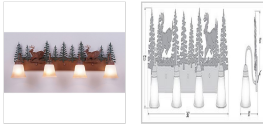

Wasatch Quad Bath Vanity Light - Mountain Deer Bath 4 Light Lake Cabin Style

Product No.: H32430

Price: \$410.00

Glass Choices:

Finish Choices:

DESCRIPTION

Affordable and practical bathroom lights make the Wasatch Bathroom Vanity lights one of our best selling series. Offered with a choice of eight different styles and colors of glass globes, this fixture gives abundant light and rustic character to any bathroom. This item is the Wasatch Quad - Mtn Deer and is Pictured in Finish #03 - Cedar Green trees and Rust Patina base.

Pictured in Finish #03-Cedar Green-Rust Patina base with Two-Toned Amber Cream Bell Glass.

Note: This fixture will accept a screw-in type LED bulb of equivalent wattage output.

SPECIFICATIONS

DIMENSIONS (in.)	13h x 36w x 8e x 8tm
LAMPING	Takes 4 - Type A19 (standard household style) bulbs - 100W max. per bulb
WEIGHT (lbs.)	16
BACKPLATE SIZE (in.)	5 x 33
UL LISTING	Damp+Dry Locations
ADD'L RATINGS	None