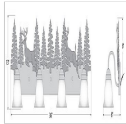

## Wasatch Quad Bath Vanity Light - Valley Deer Bath 4 Light Cabin Style

**Product No.: H32421**

**Price: \$410.00**

**Glass Choices:**

**Finish Choices:**

### DESCRIPTION

Affordable and practical bathroom lights make the Wasatch Bathroom Vanity lights one of our best selling series. Offered with a choice of eight different styles and colors of glass globes, this fixture gives abundant light and rustic character to any bathroom. This item is the Wasatch Quad - Valley Deer and is Pictured in Finish #03 - Cedar Green trees and Rust Patina base.

Pictured in Finish #03-Cedar Green-Rust Patina base with Two-Toned Amber Cream Bell Glass.

Note: This fixture will accept a screw-in type LED bulb of equivalent wattage output.

### SPECIFICATIONS

DIMENSIONS (in.)	13h x 36w x 8e x 8tm
LAMPING	Takes 4 - Type A19 (standard household style) bulbs - 100W max. per bulb
WEIGHT (lbs.)	16
BACKPLATE SIZE (in.)	5 x 33
UL LISTING	Damp+Dry Locations
ADD'L RATINGS	None
INSTALLATION INSTRUCTIONS	<a href="#">OPEN INSTALLATION INSTRUCTIONS</a>