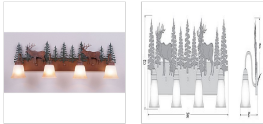

Wasatch Quad Bath Vanity Light - Valley Elk Bath 4 Light Mountain Cabin Style

Product No.: H32423

Price: \$410.00

Glass Choices:

Finish Choices:

DESCRIPTION

Affordable and practical bathroom lights make the Wasatch Bathroom Vanity lights one of our best selling series. Offered with a choice of eight different styles and colors of glass globes, this fixture gives abundant light and rustic character to any bathroom. This item is the Wasatch Quad - Valley Elk and is Pictured in Finish #03 - Cedar Green trees and Rust Patina base.

Pictured in Finish #03-Cedar Green-Rust Patina base with Two-Toned Amber Cream Bell Glass.

Note: This fixture will accept a screw-in type LED bulb of equivalent wattage output.

SPECIFICATIONS

DIMENSIONS (in.)	13h x 36w x 8e x 8tm
LAMPING	Takes 4 - Type A19 (standard household style) bulbs - 100W max. per bulb
WEIGHT (lbs.)	16
BACKPLATE SIZE (in.)	5 x 33
UL LISTING	Damp+Dry Locations
ADD'L RATINGS	None
INSTALLATION INSTRUCTIONS	OPEN INSTALLATION INSTRUCTIONS