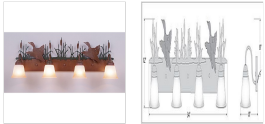

Wasatch Quad Bath Vanity Light - Loon Bath 4 Light Farmhouse Style

Product No.: H32464

Price: \$404.00

Glass Choices:

Finish Choices:

DESCRIPTION

Affordable and practical bathroom lights make the Wasatch Bathroom Vanity lights one of our best selling series. Offered with a choice of eight different styles and colors of glass globes, this fixture gives abundant light and rustic character to any bathroom. This item is the Wasatch Quad - Loon and is Pictured in Finish #03 - Cedar Green cattails and Rust Patina base.

Pictured in Finish #03-Cedar Green-Rust Patina base with Two-Toned Amber Cream Bell Glass.

Note: This fixture will accept a screw-in type LED bulb of equivalent wattage output.

SPECIFICATIONS

DIMENSIONS (in.)	13h x 35w x 8e x 8tm
LAMPING	Takes 4 - Type A19 (standard household style) bulbs - 100W max. per bulb
WEIGHT (lbs.)	16
BACKPLATE SIZE (in.)	5 x 33
UL LISTING	Damp+Dry Locations
ADD'L RATINGS	None