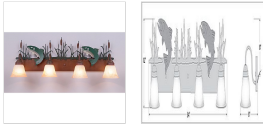

Wasatch Quad Bath Vanity Light - Trout Bath 4 Light Mountain Cabin Style

Product No.: H32481

Price: \$410.00

Glass Choices:

Finish Choices:

DESCRIPTION

Affordable and practical bathroom lights make the Wasatch Bathroom Vanity lights one of our best selling series. Offered with a choice of eight different styles and colors of glass globes, this fixture gives abundant light and rustic character to any bathroom. This item is the Wasatch Quad - Mallard and is Pictured in Finish #05 - Fish Stain with Cedar Green cattails and Rust Patina base.

Pictured in Finish #05-Fish Stain-Rust Patina base with Marbled Amber Swirl Bell Glass.

Note: This fixture will accept a screw-in type LED bulb of equivalent wattage output.

SPECIFICATIONS

DIMENSIONS (in.)	13h x 35w x 8e x 8tm
LAMPING	Takes 4 - Type A19 (standard household style) bulbs - 100W max. per bulb
WEIGHT (lbs.)	16
BACKPLATE SIZE (in.)	5 x 33
UL LISTING	Damp+Dry Locations
ADD'L RATINGS	None
INSTALLATION INSTRUCTIONS	OPEN INSTALLATION INSTRUCTIONS