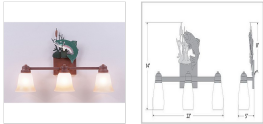

Parkshire Triple Bath Vanity Light - Trout

Bath 3 Light Country Style

Product No.: H37381

Price: \$436.00

Glass Choices:

Finish Choices:

DESCRIPTION

The Parkshire Triple Bath Light - Trout is a three-light vanity fixture which features three-dimensional metal art images of both a trout and cattails. There are seven different glass globes that fit this bath vanity, so you can pick a style that suits your decorating needs. This light will provide abundant light to any bathroom, whether in a log cabin, or in a traditional home where a eye-catching decor style is desired. Hardwire is standard.

Pictured in Finish #05-Fish Stain-Rust Patina base with Two-Toned Amber Cream Bell Glass.

Note: This fixture will accept a screw-in type LED bulb of equivalent wattage output.

SPECIFICATIONS

DIMENSIONS (in.)	14h x 22w x 5e x 8tm
LAMPING	Takes 3 - Type A19 (standard household style) bulbs - 100W max. per bulb
WEIGHT (lbs.)	12
BACKPLATE SIZE (in.)	5 x 6
UL LISTING	Damp+Dry Locations
ADD'L RATINGS	None
INSTALLATION INSTRUCTIONS	OPEN INSTALLATION INSTRUCTIONS