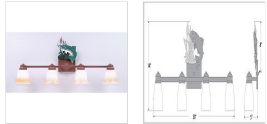

Parkshire Quad Bath Vanity Light - Trout Bath 4 Light Mountain Cabin Style

Product No.: H37481

Price: \$492.00

Glass Choices:

Finish Choices:

DESCRIPTION

The Parkshire Quad Bath Light - Trout is a four-light vanity fixture which features three-dimensional metal art images of both a trout and cattails. There are seven different glass globes that fit this bath vanity, so you can pick a style that suits your decorating needs. This light will provide abundant light to any bathroom, whether in a log cabin, or in a traditional home where a eye-catching decor style is desired. Hardwire is standard.

Pictured in Finish #05-Fish Stain-Rust Patina base with Two-Toned Amber Cream Bell Glass.

Note: This fixture will accept a screw-in type LED bulb of equivalent wattage output.

SPECIFICATIONS

DIMENSIONS (in.)	14h x 30w x 5e x 8tm
LAMPING	Takes 4 - Type A19 (standard household style) bulbs - 100W max. per bulb
WEIGHT (lbs.)	17
BACKPLATE SIZE (in.)	5 x 6
UL LISTING	Damp+Dry Locations
ADD'L RATINGS	None
INSTALLATION INSTRUCTIONS	OPEN INSTALLATION INSTRUCTIONS