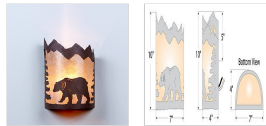

## Cascade Sconce Small - Mountain Bear Wall Light River Cabin Style

**Product No.: M13225**

**Price: \$242.00**

**Shade Choices:**

**Finish Choices:**

### DESCRIPTION

The Cascade Sconce Small - Bear features our exclusive metal art of a bear and spruce trees with a rounded mica under a steel frame. One lightbulb points upward. ADA compliant. Diffuser material is offered with a choice between Almond or Amber mica. Hardwire is standard. Interior and damp location only. This rustic wall light will add rustic character to any log home, cabin or northwoods, camp lodge-themed room.

Pictured in Finish #27-Rustic Brown with Almond Mica Shade.

Note: This fixture will accept a screw-in type LED bulb of equivalent wattage output.