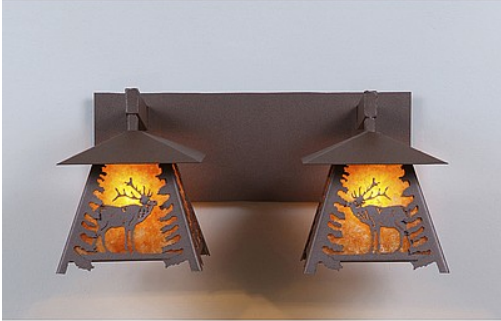

Smoky Mountain Double Bath Vanity Light - Mountain Elk Bath 2 Light Rustic Style

Product No.: M35233

Price: \$488.00

Shade Choices:

Finish Choices:

DESCRIPTION

The Smoky Mtn. Double Bath Vanity Light - Elk features two Smoky Mtn small lanterns hanging at a slight upward angle from two steel arms. The front panels feature two Elk images facing each other, and a single spruce tree on the side of each lantern. The lanterns also come with a diffuser material choice between Almond or Amber mica. The fixture attaches to the wall with a separate 4-inch tall fireplate, which allows for either a direct placement over a junction box, or 8 inches to the left or right of center. This bathroom light is ideal for bringing a rustic character to any log home, cabin or northwood lodge-themed room. Hardwire is standard.

Pictured in Finish #27-Rustic Brown with Amber Mica Shade.

Note: This fixture will accept a screw-in type LED bulb of equivalent wattage output.

SPECIFICATIONS

DIMENSIONS (in.)	12h x 22w x 12e x 4tm
LAMPING	Takes 2 - Type A21 (standard household style) bulbs - 150W max. per bulb
WEIGHT (lbs.)	8
BACKPLATE SIZE (in.)	5 x 18
UL LISTING	Damp+Dry Locations
ADD'L RATINGS	None
INSTALLATION INSTRUCTIONS	OPEN INSTALLATION INSTRUCTIONS