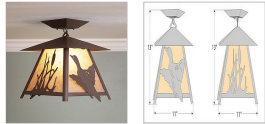

Smoky Mountain Close-to-Ceiling Large - Loon Ceiling Light Cabin Style

Product No.: M47664

Price: \$354.00

Shade Choices:

Finish Choices:

DESCRIPTION

The Smoky Mtn Ceiling Light Large- Loon features a loon image on the two front panels, along with cattail images on the side panels. The lantern also comes with a diffuser material choice between Almond or Amber mica. This fixture attaches to the ceiling with a square ceiling canopy, and is suitable for interior and damp locations only. This light will bring rustic lighting to any log home, cabin or northwood lodge-themed room.

Pictured in Finish #27-Rustic Brown with Almond Mica Shade.

Note: This fixture will accept a screw-in type LED bulb of equivalent wattage output.

SPECIFICATIONS

DIMENSIONS (in.)	13h x 11w
LAMPING	Takes 1 - Type A21 (standard household style) bulb - 150W max.
WEIGHT (lbs.)	9
BACKPLATE SIZE (in.)	5 SQUARE
UL LISTING	Damp+Dry Locations
ADD'L RATINGS	None
INSTALLATION INSTRUCTIONS	OPEN INSTALLATION INSTRUCTION