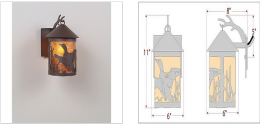

Cascade Lantern Sconce Mica Small - Loon

Outdoor Wall Light Mountain Cabin Style

Product No.: M51464

Price: \$316.00

Shade Choices:

Finish Choices:

DESCRIPTION

The Cascade Lantern Sconce Small - Loon features a steel branch holding up a 4 inch round cylinder with a cone top and a shade diffuser choice of color between Almond or Amber mica. Our exclusive loon and cattails metal art is on the front and solid bands are on either side of the cylinder. Attaches to wall with a 4.5 inch square pan. Hardwire only. Suitable for interior and exterior locations. This rustic wall light is ideal for bringing rustic lighting to any log home, cabin or northwood-themed room.

Pictured in Finish #27-Rustic Brown with Amber Mica Shade.

Note: This fixture will accept a screw-in type LED bulb of equivalent wattage output.

SPECIFICATIONS

DIMENSIONS (in.)	12h x 6w x 8e x 5tm
LAMPING	Takes 1 - Type A19 (standard household style) bulb - 100W max.
WEIGHT (lbs.)	4
BACKPLATE SIZE (in.)	4.5 SQUARE
UL LISTING	Wet+Damp+Dry Locations
ADD'L RATINGS	Energy Star Compliant
INSTALLATION INSTRUCTIONS	OPEN INSTALLATION INSTRUCTION