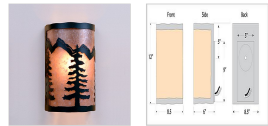

## Cascade Exterior Sconce - Spruce Tree Outdoor Wall Light River Cabin Style

**Product No.: M51814**

**Price: \$302.00**

**Shade Choices:**

**Finish Choices:**

### DESCRIPTION

The Cascade Exterior Sconce - Spruce features twin lightbulbs, one pointing down and one pointing up, and surrounded by a 10 inch tall frosted glass cylinder behind the mica and a 5 x 9 inch backplate, which can be mounted directly to an exterior wall or attached to a square wooden block. This fixture is offered with a shade diffuser choice of either Almond or Amber mica. UL approved for wet locations. Hardwire only. This is the exterior version of our very popular Cascade Sconce series M133 and is ideal for bringing rustic lighting to the exterior of any log home or cabin.

Pictured in Finish #97-Black Iron with Almond Mica Shade.

Note: This fixture will accept a screw-in type LED bulb of equivalent wattage output.