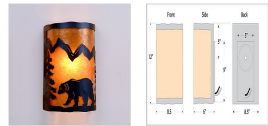

Cascade Exterior Sconce - Mountain Bear

Outdoor Wall Light Lake Cabin Style

Product No.: M51825

Price: \$302.00

Shade Choices:

Finish Choices:

DESCRIPTION

The Cascade Exterior Sconce - Bear features twin lightbulbs, one pointing down and one pointing up, and surrounded by a 10 inch tall frost glass cylinder behind the mica and a 5 x 9 inch backplate, which can be mounted directly to an exterior wall or attached to a square wooden block. This fixture is offered with a shade diffuser choice of either Almond or Amber mica. UL approved for wet locations. Hardwire only. This is the exterior version of our very popular Cascade Sconce series M133 and is ideal for bringing rustic lighting to the exterior of any log home or cabin. Pictured in Finish #97-Black Iron with Amber Mica Shade.

Note: This fixture will accept a screw-in type LED bulb of equivalent wattage output.

SPECIFICATIONS

DIMENSIONS (in.)	12h x 8.5w x 6e x 5tm
LAMPING	Takes 2 - Type B11 (torpedo style) bulb - 60W max.
WEIGHT (lbs.)	6
BACKPLATE SIZE (in.)	5 x 7
UL LISTING	Wet+Damp+Dry Locations
ADD'L RATINGS	None
INSTALLATION INSTRUCTIONS	OPEN INSTALLATION INSTRUCTIONS PDF F