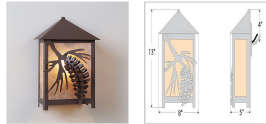

Hudson Sconce Large - Spruce Cone Outdoor Wall Light Farmhouse Style

Product No.: M53240

Price: \$326.00

Shade Choices:

Finish Choices:

DESCRIPTION

The Hudson Large Sconce - Spruce Cone features a three-dimensional spruce cone. It has a single lightbulb pointing down behind mica panels on three sides and a 5 inch square backplate, which can be mounted directly to an exterior wall or attached to a square wooden block. Diffuser material choice between Almond or Amber mica. Specify DP option when ordering for a deeper mounting pan when the wall mounting surface is not completely flat. UL approved for wet locations. Formerly known as the Sehome. This light will bring rustic lighting to the exterior of any log home or cabin.

Pictured in Finish #27-Rustic Brown with Almond Mica Shade.

Note: This fixture will accept a screw-in type LED bulb of equivalent wattage output.

SPECIFICATIONS

| | |
|---------------------------|---|
| DIMENSIONS (in.) | 13h x 8w x 5e x 8tm |
| LAMPING | Takes 2 - Type B11 (torpedo style) bulbs - 60W max. |
| WEIGHT (lbs.) | 4 |
| BACKPLATE SIZE (in.) | 5 ROUND |
| UL LISTING | Wet+Damp+Dry Locations |
| ADD'L RATINGS | None |
| INSTALLATION INSTRUCTIONS | OPEN INSTALLATION INSTRUCTIONS PDF |