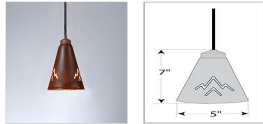

Canyon Pendant Extra Small - Deception Pass Pendant Light Country Style

Product No.: A24002

Price: \$210.00

Finish Choices:

Pendant Hanging Choices:

DESCRIPTION

The Canyon Pendant Extra Small - Deception Pass features a heavy gauge spun steel cone with two hand-cut mountain patterns on the sides. This Southwest-inspired light is ideal for anyone looking for a smaller hanging light to add rustic character to their log home, cabin or northwood lodge-themed room. All pendants include a matching ceiling canopy that can be mounted on either a flat or vaulted ceiling. Choice of three ways to hang our pendants: 14 ft black cord (BC), 15 inch - 30in adjustable stem (ST) or 3 ft chain (CH). Black cord or chain hung versions are suitable for interior and damp locations; adjustable stem hung version are suitable for wet locations. Note: Only the Powder Coated Finishes are suitable for wet locations. Hanging choice must be specified at time order.

Pictured in Finish #02-Rust Patina with Black Cord.

Note: This fixture will accept a screw-in type LED bulb of equivalent wattage output.

SPECIFICATIONS

DIMENSIONS (in.)	7h x 5w
LAMPING	Takes 1 - Type A19 (standard household style) bulb - 60W max. per bulb
WEIGHT (lbs.)	3
BACKPLATE SIZE (in.)	5 ROUND
UL LISTING	Damp+Dry Locations
ADD'L RATINGS	None
INSTALLATION INSTRUCTIONS	OPEN INSTALLATION INSTRUCTIONS