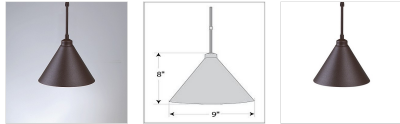

## Canyon Pendant Small - Rustic Plain Pendant Light Ski Cabin Style

**Product No.: A24101**

**Price: \$224.00**

**Finish Choices:**

**Pendant Hanging Choices:**

### DESCRIPTION

The Canyon Pendant Small - Rustic Plain features a spun steel cone with no cutouts. This light is ideal for anyone looking for a small hanging light to add rustic character to their log home, cabin or northwoods lodge-themed room. All pendants include a matching ceiling canopy that can be mounted on either a flat or vaulted ceiling. Choice of three ways to hang our pendants: 14 ft black cord (BC), 15 inch - 30in adjustable stem (ST) or 3 ft chain (CH). Black cord or chain hung versions are suitable for interior and damp locations; adjustable stem hung version are suitable for wet locations. Note: Only the Powder Coated Finishes are suitable for wet locations. Hanging choice must be specified at time order.

Pictured in Finish #27-Rustic Brown with Adjustable Stem.

Note: This fixture will accept a screw-in type LED bulb of equivalent wattage output.