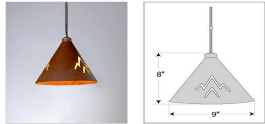

Canyon Pendant Small - Deception Pass

Pendant Light River Cabin Style

Product No.: A24102

Price: \$258.00

Finish Choices:

Pendant Hanging Choices:

DESCRIPTION

The Canyon Pendant Small - Deception Pass features a heavy gauge spun steel cone with three, hand-cut mountain patterns on the sides. This Southwest-inspired light is ideal for anyone looking for a smaller hanging light to add rustic character to their log home, cabin or northwood lodge-themed room. All pendants include a matching ceiling canopy that can be mounted on either a flat or vaulted ceiling. Choice of three ways to hang our pendants: 14 ft black cord (BC), 15 inch - 30in adjustable stem (ST) or 3 ft chain (CH). Black cord or chain hung versions are suitable for interior and damp locations; adjustable stem hung version are suitable for wet locations. Note: Only the Powder Coated Finishes are suitable for wet locations. Hanging choice must be specified at time order.

Pictured in Finish #02-Rust Patina with Black Cord.

Note: This fixture will accept a screw-in type LED bulb of equivalent wattage output.

SPECIFICATIONS

DIMENSIONS (in.)	8h x 9w
LAMPING	Takes 1 - Type A19 (standard household style) bulb - 60W max. per bulb
WEIGHT (lbs.)	4
BACKPLATE SIZE (in.)	5 ROUND
UL LISTING	Damp+Dry Locations
ADD'L RATINGS	None
INSTALLATION INSTRUCTIONS	OPEN INSTALLATION INSTRUCTIONS