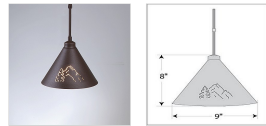

Canyon Pendant Small - Mountain-Pine Tree Cutouts

Pendant Light Rustic Style

Product No.: A24145

Price: \$258.00

Finish Choices:

Pendant Hanging Choices:

DESCRIPTION

The Canyon Pendant Small - Mtn/Pine fixture features three hand-cut mountain/spruce tree around the outside of a spun steel cone. This light is ideal for anyone looking for a small hanging light to add rustic character to their log home, cabin or northwoods lodge-themed room. All pendants include a matching ceiling canopy that can be mounted on either a flat or vaulted ceiling. Choice of three ways to hang our pendants: 14 ft black cord (BC), 15 inch - 30in adjustable stem (ST) or 3 ft chain (CH). Black cord or chain hung versions are suitable for interior and damp locations; adjustable stem hung version are suitable for wet locations. Note: Only the Powder Coated Finishes are suitable for wet locations. Hanging choice must be specified at time order.

Pictured in Finish #27-Rustic Brown with Adjustable Stem.

Note: This fixture will accept a screw-in type LED bulb of equivalent wattage output.

SPECIFICATIONS

DIMENSIONS (in.)	8h x 9w
LAMPING	Takes 1 - Type A19 (standard household style) bulb - 60W max. per bulb
WEIGHT (lbs.)	4
BACKPLATE SIZE (in.)	5 ROUND
UL LISTING	Damp+Dry Locations
ADD'L RATINGS	None
INSTALLATION INSTRUCTIONS	OPEN INSTALLATION INSTRUCTIONS