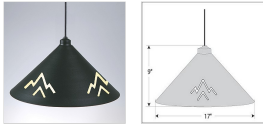

Canyon Pendant Large - Deception Pass

Pendant Light Rustic Style

Product No.: A24302

Price: \$302.00

Finish Choices:

Pendant Hanging Choices:

DESCRIPTION

The Canyon Pendant Large - Deception Pass features a heavy gauge spun steel cone with hand-cut mountain patterns around the sides. This light is ideal for anyone looking for a small hanging light to add rustic character to their log home, cabin or northwoods lodge-themed room. All pendants include a matching ceiling canopy that can be mounted on either a flat or vaulted ceiling. Choice of three ways to hang our pendants: 14 ft black cord (BC), 15 inch - 30in adjustable stem (ST) or 3 ft chain (CH). Black cord or chain hung versions are suitable for interior and damp locations; adjustable stem hung version are suitable for wet locations. Note: Only the Powder Coated Finishes are suitable for wet locations. Hanging choice must be specified at time order.

Pictured in Finish #97-Black Iron with Black Cord.

Note: This fixture will accept a screw-in type LED bulb of equivalent wattage output.

SPECIFICATIONS

DIMENSIONS (in.)	9h x 17w
LAMPING	Takes 1 - Type A19 (standard household style) bulb - 100W max. per bulb
WEIGHT (lbs.)	8
BACKPLATE SIZE (in.)	5 ROUND
UL LISTING	Damp+Dry Locations
ADD'L RATINGS	None
INSTALLATION INSTRUCTIONS	OPEN INSTALLATION INSTRU