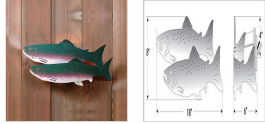

Travelin Trout Sconce Wall Light Country Style

Product No.: A12081

Price: \$284.00

DESCRIPTION

The Travelin Trout Sconce features our unique seven-step hand-painted finishing process. The painting technique and color adds a lifelike characteristic to the two fish, making the sconce both decorative and rustic. Behind the fish is a frost clear diffuser covering the socket to shield the bulb from side viewing. This sconce is ideal for anyone looking to bring unique rustic lighting to the walls of their log home, cabin or northwood lodge-themed room.

Pictured in Finish #05-Fish Stain-Rust Patina base.

Note: This fixture will accept a screw-in type LED bulb of equivalent wattage output.

SPECIFICATIONS

DIMENSIONS (in.)	8h x 18w x 6e x 4tm
LAMPING	Takes 1 - Type B11 (torpedo style) bulb - 60W max.
WEIGHT (lbs.)	4
BACKPLATE SIZE (in.)	4.375 ROUND
UL LISTING	Damp+Dry Locations
ADD'L RATINGS	None
INSTALLATION INSTRUCTIONS	OPEN INSTALLATION INSTRUCTIONS PDF F