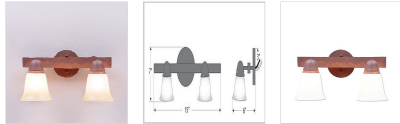

Lakeside Double Bath Vanity Light - Rustic Plain

Bath 2 Light Rustic Style

Product No.: A32201

Price: \$306.00

Glass Choices:

Finish Choices:

DESCRIPTION

The Lakeside Double Bath Light - Rustic Plain features a plain rustic band with the two lights . There is a choice of six different glass globes, the smallest of which only takes A15 bulb. This rustic bathroom vanity light will add warm lighting and rustic character to any bathroom, hallway or over a kitchen sink. Note: This fixture was redesigned in March 2010.

Pictured in Finish #02-Rust Patina with Two-Toned Amber Cream Bell Glass.

Note: This fixture will accept a screw-in type LED bulb of equivalent wattage output.

SPECIFICATIONS

DIMENSIONS (in.)	7h x 15w x 8e x 3tm
LAMPING	Takes 2 - Type A19 bulb - 100W per bulb
WEIGHT (lbs.)	9
BACKPLATE SIZE (in.)	4.375 ROUND
UL LISTING	Damp+Dry Locations
ADD'L RATINGS	None