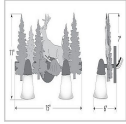

### DESCRIPTION

The Lakeside Double Bath Light - Deer features handpainted trees and our lasercut deer artwork with 3D antlers. There is a choice of six different glass globes, the smallest of which only takes A15 bulb. This rustic bathroom vanity light will add warm lighting and rustic character to any bathroom, hallway or over a kitchen sink. Note: This fixture was redesigned in March 2010.

### SPECIFICATIONS

DIMENSIONS (in.)	11h x 16w x 8e x 7tm
LAMPING	Takes 2 - Type A19 bulb - 100W per bulb
WEIGHT (lbs.)	9
BACKPLATE SIZE (in.)	4.375 ROUND
UL LISTING	Damp+Dry Locations
ADD'L RATINGS	None
INSTALLATION INSTRUCTIONS	<a href="#">OPEN INSTALLATION INSTRUCTIONS PDF FILE</a>