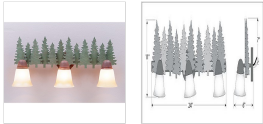

Lakeside Triple Bath Vanity Light - Pine Tree

Bath 3 Light Rustic Style

Product No.: A32342

Price: \$404.00

Glass Choices:

DESCRIPTION

The Lakeside Triple Bath Light - Pine features hand painted metal trees running the whole length of the fixture. There is a choice of six different glass globes, the smallest of which only takes A15 bulb. This rustic bathroom vanity light will add warm lighting and rustic character to any bathroom, hallway or over a kitchen sink. Note: This fixture was redesigned in March 2010.

Pictured in Finish #04-Pine Tree Green-Rust Patina base with Two-Toned Amber Cream Bell Glass.

Note: This fixture will accept a screw-in type LED bulb of equivalent wattage output.

SPECIFICATIONS

DIMENSIONS (in.)	11h x 25w x 8e x 7tm
LAMPING	Takes 2 - Type A19 bulb - 100W per bulb
WEIGHT (lbs.)	13
BACKPLATE SIZE (in.)	4.375 ROUND
UL LISTING	Damp+Dry Locations
ADD'L RATINGS	None
INSTALLATION INSTRUCTIONS	OPEN INSTALLATION INSTRUCTIONS PDF FILE