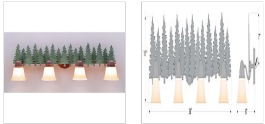

Lakeside Quad Bath Vanity Light - Pine Tree

Bath 4 Light Lodge Style

Product No.: A32442

Price: \$458.00

Glass Choices:

DESCRIPTION

The Lakeside Quad Bath Light - Pine features tree metal art running the whole length of the fixture. There is a choice of six different glass globes, the smallest of which only takes A15 bulb. This rustic bathroom vanity light will add warm lighting and rustic character to any bathroom, hallway or over a kitchen sink. Note: This fixture was redesigned in March 2010.

Pictured in Finish #04-Pine Tree Green-Rust Patina base with Two-Toned Amber Cream Bell Glass.

Note: This fixture will accept a screw-in type LED bulb of equivalent wattage output.

SPECIFICATIONS

DIMENSIONS (in.)	11h x 36w x 8e x 7tm
LAMPING	Takes 2 - Type A19 bulb - 100W per bulb
WEIGHT (lbs.)	16
BACKPLATE SIZE (in.)	4.375 ROUND
UL LISTING	Damp+Dry Locations
ADD'L RATINGS	None
INSTALLATION INSTRUCTIONS	OPEN INSTALLATION INSTRUCTIONS PDF FILE