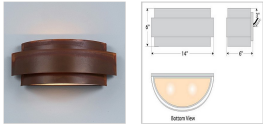

Northridge Double Sconce - Rustic Plain Wall Light Ski Cabin Style

Product No.: A16201

Price: \$290.00

Finish Choices:

DESCRIPTION

The Northridge Double Sconce - Rustic Plain features two bulbs positioned sideways under three horizontal steel bands with a frost glass diffuser bottom. Light projects both up and down. This sconce will provide unique rustic lighting to the walls of any log home, cabin or northwood lodge-themed room.

Pictured in Finish #02-Rust Patina.

Note: This fixture will accept a screw-in type LED bulb of equivalent wattage output.

SPECIFICATIONS

DIMENSIONS (in.)	6h x 14w x 6e x 3tm
LAMPING	Takes 2 - Type B11 (torpedo style) bulbs - 60W max. per bulb
WEIGHT (lbs.)	5
BACKPLATE SIZE (in.)	4.25 x 6.5
UL LISTING	Damp+Dry Locations
ADD'L RATINGS	None
INSTALLATION INSTRUCTIONS	OPEN INSTALLATION INSTRUCTIONS