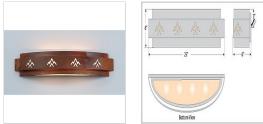

Northridge Bath Vanity Light 24w - Deception Pass

Bath 3 Light Southwest Style

Product No.: A36702

Price: \$404.00

Finish Choices:

DESCRIPTION

The Northridge Bath Light - Deception Pass light features three horizontal bands, with four hand-cut mountain patterns across the middle band. This light has a frost glass diffuser bottom and thin acrylic panels are behind the cutouts. Light projects both up and down. This light is ideal for anyone looking for a stylish rustic contemporary take on a Southwest-inspired design for their bathroom.

Pictured in Finish #02-Rust Patina.

Note: This fixture will accept a screw-in type LED bulb of equivalent wattage output.

SPECIFICATIONS

DIMENSIONS (in.)	6h x 25w x 6e x 3tm
LAMPING	Takes 4 - Type B11 (torpedo style) bulbs - 60W max. per bulb
WEIGHT (lbs.)	12
BACKPLATE SIZE (in.)	5 x 18
UL LISTING	Damp+Dry Locations
ADD'L RATINGS	None
INSTALLATION INSTRUCTIONS	OPEN INSTALLATION INSTRUCTIONS