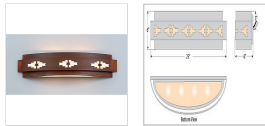

### DESCRIPTION

The Northridge Bath Light - Pueblo light features three horizontal bands, with hand-cut Southwest-inspired images across the middle band. This light has a frost glass diffuser bottom and thin acrylic panels are behind the cutouts. Light projects both up and down. This light is ideal for anyone looking for a stylish, Southwestern take on rustic lighting for their bathroom.

Pictured in Finish #02-Rust Patina.

Note: This fixture will accept a screw-in type LED bulb of equivalent wattage output.

### SPECIFICATIONS

DIMENSIONS (in.)	6h x 25w x 6e x 3tm
LAMPING	Takes 4 - Type B11 (torpedo style) bulbs - 60W max. per bulb
WEIGHT (lbs.)	12
BACKPLATE SIZE (in.)	5 x 18
UL LISTING	Damp+Dry Locations
ADD'L RATINGS	None