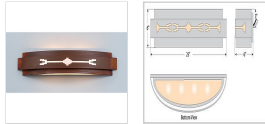

Northridge Bath Vanity Light 24w - Del Rio Bath 3 Light Southwest Style

Product No.: A36785

Price: \$404.00

Finish Choices:

DESCRIPTION

The Northridge Bath Light - Del Rio light features three horizontal bands, with hand-cut Southwest-inspired images across the middle band. This light has a frost glass diffuser bottom and thin acrylic panels are behind the cutouts. Light projects both up and down. This light is ideal for anyone looking for a stylish, Southwestern take on rustic lighting for their bathroom.

Pictured in Finish #02-Rust Patina.

Note: This fixture will accept a screw-in type LED bulb of equivalent wattage output.

SPECIFICATIONS

DIMENSIONS (in.)	6h x 25w x 6e x 3tm
LAMPING	Takes 4 - Type B11 (torpedo style) bulbs - 60W max. per bulb
WEIGHT (lbs.)	12
BACKPLATE SIZE (in.)	5 x 18
UL LISTING	Damp+Dry Locations
ADD'L RATINGS	None