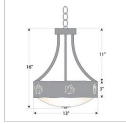

### DESCRIPTION

The Ridgemont Foyer Chandelier Medium - Maple Cutout is 13 inch in diameter and features our exclusive maple leaf art cutouts around the circumference of the fixture. Behind each cutout is a diffuser panel. Offered with the curved arms and frosted white glass bowl only. A matching ceiling canopy, 3 feet of chain and 10 extra feet of wire are also included. The sleek design of this light, along with the warm atmosphere created by its lighting, will add stylish rustic contemporary character to any home.

### SPECIFICATIONS

DIMENSIONS (in.)	16h x 13w
LAMPING	Takes 3 - Type A19 (torpedo style) bulbs - 100W max. per bulb
WEIGHT (lbs.)	8
BACKPLATE SIZE (in.)	5 ROUND
UL LISTING	Damp+Dry Locations
ADD'L RATINGS	None
INSTALLATION INSTRUCTIONS	<a href="#">OPEN INSTALLATION INSTRUCTIONS</a>