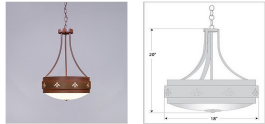

Northridge Foyer Chandelier Large - Deception Pass Chandelier River Cabin Style

Product No.: A44902

Price: \$728.00

Bowl Bottom Material Choice:

Finish Choices:

DESCRIPTION

The Northridge Foyer Large - Deception Pass fixture features three steel bands arranged on top of one another, the center band with cutouts of mountain images going around the circumference of the fixture. Behind each cutout is thin acrylic panels and a frost white glass bowl is attached in the center. This Southwest-inspired design is ideal for anyone looking for a small rustic chandelier to add Southwestern character to their log home, cabin or northwood lodge-themed room. A matching ceiling canopy, 3 feet of chain and 10 extra feet of wire are also included.

Pictured in Finish #02-Rust Patina.

Note: This fixture will accept a screw-in type LED bulb of equivalent wattage output.

SPECIFICATIONS

DIMENSIONS (in.)	20h x 18w
LAMPING	Takes 3 - Type A19 (standard household style) bulbs - 60W max. per bulb
WEIGHT (lbs.)	18
BACKPLATE SIZE (in.)	5 ROUND
UL LISTING	Damp+Dry Locations
ADD'L RATINGS	None
INSTALLATION INSTRUCTIONS	OPEN INSTALLATION INSTRUCTIONS