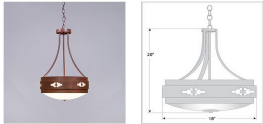

Northridge Foyer Chandelier Large - Pueblo Chandelier Lodge Style

Product No.: A44984

Price: \$782.00

Bowl Bottom Material Choice:

Finish Choices:

DESCRIPTION

The Northridge Foyer Large - Pueblo fixture features three steel bands arranged on top of one another, the center band with cutouts of Southwest-inspired images going around the circumference of the fixture. Behind each cutout is synthetic mica and a frost white glass bowl is attached in the center. This light is ideal for anyone looking for a small, rustic chandelier to add Southwestern character to their log home, cabin or northwood lodge-themed room. May also be ordered in a compact fluorescent version for an additional charge. A matching ceiling canopy, 3 feet of chain and 10 extra feet of wire are also included.

Pictured in Finish #02-Rust Patina.

Note: This fixture will accept a screw-in type LED bulb of equivalent wattage output.

SPECIFICATIONS

DIMENSIONS (in.)	20h x 18w
LAMPING	Takes 3 - Type A19 (standard household style) bulbs - 60W max. per bulb
WEIGHT (lbs.)	18
BACKPLATE SIZE (in.)	5 ROUND
UL LISTING	Damp+Dry Locations
ADD'L RATINGS	None
INSTALLATION INSTRUCTIONS	OPEN INSTALLATION INSTRUC