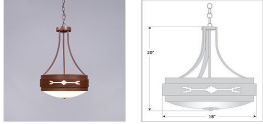

## Northridge Foyer Chandelier Large - Del Rio Chandelier Rustic Style

**Product No.: A44985**

**Price: \$782.00**

**Bowl Bottom Material Choice:**

**Finish Choices:**

### DESCRIPTION

The Northridge Foyer Large - Del Rio fixture features three steel bands arranged on top of one another, the center band with cutouts of Southwest-inspired images going around the circumference of the fixture. Behind each cutout is synthetic mica and a frost white glass bowl is attached in the center. This light is ideal for anyone looking for a small, rustic chandelier to add Southwestern character to their log home, cabin or northwood lodge-themed room. May also be ordered in a compact fluorescent version for an additional charge. A matching ceiling canopy, 3 feet of chain and 10 extra feet of wire are also included.

Pictured in Finish #02-Rust Patina.

Note: This fixture will accept a screw-in type LED bulb of equivalent wattage output.