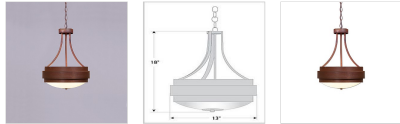

Northridge Foyer Chandelier Small - Rustic Plain Chandelier Farmhouse Style

Product No.: A45001

Price: \$578.00

Bowl Bottom Material Choice:

Finish Choices:

DESCRIPTION

The Northridge Foyer Small - Rustic Plain fixture features three steel bands arranged on top of one another, with a frost white glass bowl attached in the center. This small chandelier is ideal for anyone looking for a chandelier to add warm, rustic lighting to their log home, cabin or northwood lodge-themed room. A matching ceiling canopy, 3 feet of chain and 10 extra feet of wire are also included.

Pictured in Finish #02-Rust Patina.

Note: This fixture will accept a screw-in type LED bulb of equivalent wattage output.

SPECIFICATIONS

| | |
|---------------------------|--|
| DIMENSIONS (in.) | 18h x 13w |
| LAMPING | Takes 3 - Type B11 (torpedo style) bulbs - 60W max. per bulb |
| WEIGHT (lbs.) | 12 |
| BACKPLATE SIZE (in.) | 5 ROUND |
| UL LISTING | Damp+Dry Locations |
| ADD'L RATINGS | None |
| INSTALLATION INSTRUCTIONS | OPEN INSTALLATION INSTRUCTIONS |