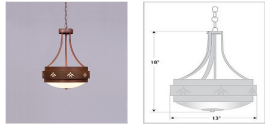

Northridge Foyer Chandelier Small - Deception Pass Chandelier Cabin Style

Product No.: A45002

Price: \$572.00

Bowl Bottom Material Choice:

Finish Choices:

DESCRIPTION

The Northridge Foyer Small - Deception Pass fixture features three steel bands arranged on top of one another, the center band with cutouts of mountain images going around the circumference of the fixture. Behind each cutout is synthetic mica and a frost white glass bowl is attached in the center. This Southwest-inspired design is ideal for anyone looking for a small rustic chandelier to add Southwestern character to their log home, cabin or northwood lodge-themed room. A matching ceiling canopy, 3 feet of chain and 10 extra feet of wire are also included.

Pictured in Finish #02-Rust Patina.

Note: This fixture will accept a screw-in type LED bulb of equivalent wattage output.

SPECIFICATIONS

DIMENSIONS (in.)	18h x 13w
LAMPING	Takes 3 - Type B11 (torpedo style) bulbs - 60W max. per bulb
WEIGHT (lbs.)	12
BACKPLATE SIZE (in.)	5 ROUND
UL LISTING	Damp+Dry Locations
ADD'L RATINGS	None
INSTALLATION INSTRUCTIONS	OPEN INSTALLATION INSTRUCTIONS