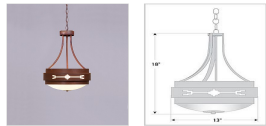

Northridge Foyer Chandelier Small - Del Rio Chandelier Southwest Style

Product No.: A45085

Price: \$616.00

Bowl Bottom Material Choice:

Finish Choices:

DESCRIPTION

The Northridge Foyer Small - Del Rio fixture features three steel bands arranged on top of one another, the center band with cutouts of Southwest-inspired images going around the circumference of the fixture. Behind each cutout is synthetic mica and a frost white glass bowl is attached in the center. This light is ideal for anyone looking for a small, rustic chandelier to add Southwestern character to their log home, cabin or northwood lodge-themed room. May also be ordered in a compact fluorescent version for an additional charge. A matching ceiling canopy, 3 feet of chain and 10 extra feet of wire are also included.

Pictured in Finish #02-Rust Patina.

Note: This fixture will accept a screw-in type LED bulb of equivalent wattage output.

SPECIFICATIONS

DIMENSIONS (in.)	18h x 13w
LAMPING	Takes 3 - Type B11 (torpedo style) bulbs - 60W max. per bulb
WEIGHT (lbs.)	12
BACKPLATE SIZE (in.)	5 ROUND
UL LISTING	Damp+Dry Locations
ADD'L RATINGS	None
INSTALLATION INSTRUCTIONS	OPEN INSTALLATION INSTRUCTIONS