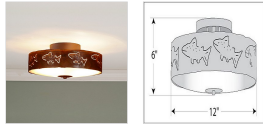

## Ridgewood Close-to-Ceiling Small - Fish Cutout Ceiling Light Country Style

**Product No.: A47162**

**Price: \$256.00**

**Bowl Bottom Material Choice:**

**Finish Choices:**

### DESCRIPTION

Our Ridgewood Close-to-Ceiling Small - Fish Cutout measures 12 inches in diameter and 5 inches high and features our exclusive salmon and trout art cutouts around the circumference of a steel band. Behind each cutout is a diffuser panel. The frosted glass bottom bowl detaches for bulb changing. For an unique addition to your rustic ceiling light, order one of the decorative Bottom Kits: a three-tree, 3D Spruce Cone or a 3D Pine Cone, any which can be ordered in the same or different color as the fixture. This item is ideal for anyone looking for a non-hanging light to add rustic, forest-inspired character to their log home, cabin or northwood lodge-themed room.

Pictured in Finish #02-Rust Patina.

Note: This fixture will accept a screw-in type LED bulb of equivalent wattage output.