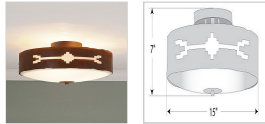

Ridgewood Close-to-Ceiling Large - Del Rio Ceiling Light Southwest Style

Product No.: A47285

Price: \$296.00

Bowl Bottom Material Choice:

Finish Choices:

DESCRIPTION

Our Ridgewood Close-to-Ceiling Large - Del Rio measures 15 inches in diameter and 6 inches high and features our exclusive southwest del rio art cutouts around the circumference of a steel band. Behind each cutout is a diffuser panel. The frosted glass bottom bowl detaches for bulb changing. For an unique addition to your rustic ceiling light, order one of the decorative Bottom Kits: a three-tree, 3D Spruce Cone or a 3D Pine Cone, any which can be ordered in the same or different color as the fixture. This item is ideal for anyone looking for a non-hanging light to add rustic, Southwestern character to their log home, cabin or northwood lodge-themed room.

Pictured in Finish #02-Rust Patina.

Note: This fixture will accept a screw-in type LED bulb of equivalent wattage output.

SPECIFICATIONS

DIMENSIONS (in.)	6h x 15w
LAMPING	Takes 3 - Type B11 (torpedo style) bulbs - 60W max. per bulb
WEIGHT (lbs.)	10
BACKPLATE SIZE (in.)	5 ROUND
UL LISTING	Damp+Dry Locations
ADD'L RATINGS	None
INSTALLATION INSTRUCTIONS	OPEN INSTALLATION INSTRUCTIONS