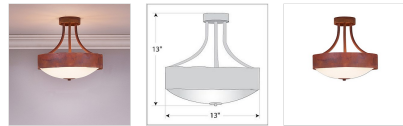

Ridgemont Semi-Flush Medium - Rustic Plain

Semi-Flush Light Lake Cabin Style

Product No.: A48801

Price: \$320.00

Bowl Bottom Material Choice:

Finish Choices:

DESCRIPTION

The Ridgemont Semi-Flush Medium - Rustic Plain is 13 inches in diameter, 13 inches high and features a 2.5 inch steel band. The frosted glass bottom bowl detaches for bulb changing. For an unique addition to your rustic ceiling light, order one of the decorative Bottom Kits: a three-tree, 3D Spruce Cone or a 3D Pine Cone, any which can be ordered in the same or different color as the fixture. This light, ideal for both high and low ceilings, gives off an air of rustic sophistication that will add warm lighting and character to any log home, cabin or northwood lodge-themed room.

Pictured in Finish #02-Rust Patina.

Note: This fixture will accept a screw-in type LED bulb of equivalent wattage output.

SPECIFICATIONS

DIMENSIONS (in.)	12h x 13w
LAMPING	Takes 3 - Type A19 (standard household style) bulbs - 100W max. per bulb
WEIGHT (lbs.)	8
BACKPLATE SIZE (in.)	5 ROUND
UL LISTING	Damp+Dry Locations
ADD'L RATINGS	None
INSTALLATION INSTRUCTIONS	OPEN INSTALLATION INSTRUCTIONS