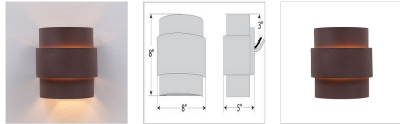

Northridge Sconce Small - Rustic Plain Outdoor Wall Light Lake Cabin Style

Product No.: A56101

Price: \$228.00

Finish Choices:

DESCRIPTION

The Northridge Single Sconce - Rustic Plain features a single bulb pointing downwards under three horizontal bands. A glass globe covers the lightbulb. This sconce will provide unique interior or exterior rustic lighting for any log home, cabin or northwood lodge-themed room. Hardwire only.

Pictured in Finish #97-Black Iron.

Note: This fixture will accept a screw-in type LED bulb of equivalent wattage output.

SPECIFICATIONS

DIMENSIONS (in.)	9h x 8w x 5e x 3tm
LAMPING	Takes 1 - Type B11 (torpedo style) bulb - 60W max.
WEIGHT (lbs.)	5
BACKPLATE SIZE (in.)	4.5 SQUARE
UL LISTING	Wet+Damp+Dry Locations
ADD'L RATINGS	None
INSTALLATION INSTRUCTIONS	OPEN INSTALLATION INSTRUCTIONS PDF F