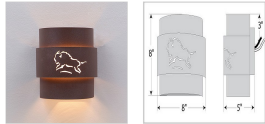

Northridge Sconce Small - Bison Outdoor Wall Light Cabin Style

Product No.: A56139

Price: \$252.00

Finish Choices:

DESCRIPTION

The Northridge Single Sconce - Bison features a single bulb pointing downwards under a steel frame with our exclusive Southwest-inspired bison art in the center band. An acrylic lens covers the cutout and a glass globe covers the lightbulb. This Southwest-inspired sconce will provide unique interior or exterior rustic lighting for any log home, cabin or northwood lodge-themed room. Hardwire only.

Pictured in Finish #97-Black Iron.

Note: This fixture will accept a screw-in type LED bulb of equivalent wattage output.

SPECIFICATIONS

DIMENSIONS (in.)	9h x 8w x 5e x 3tm
LAMPING	Takes 1 - Type B11 (torpedo style) bulb - 60W max.
WEIGHT (lbs.)	5
BACKPLATE SIZE (in.)	4.5 SQUARE
UL LISTING	Wet+Damp+Dry Locations
ADD'L RATINGS	None
INSTALLATION INSTRUCTIONS	OPEN INSTALLATION INSTRUCTIONS PDF F